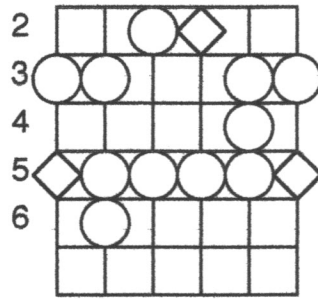

am pentatonic (blues) scale or c (relative) major

◇ = root note (minor)    ○ = notes of scale

fret

em pentatonic (blues) scale or g (relative) major

fret