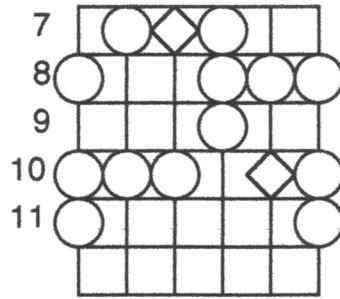

am pentatonic (blues) scale or c (relative) major

◇ = root note (minor)    ○ = notes of scale

fret

em pentatonic (blues) scale or g (relative) major

fret