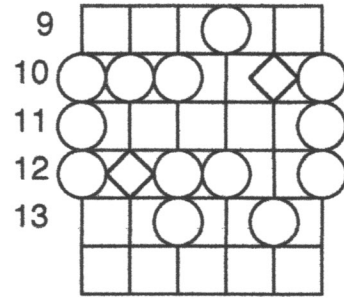

am pentatonic (blues) scale or c (relative) major

◇ = root note (minor)    ○ = notes of scale

fret

em pentatonic (blues) scale or g (relative) major

fret