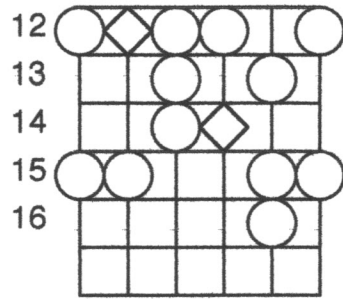

am pentatonic (blues) scale or c (relative) major

◇ = root note (minor)    ○ = notes of scale

fret

em pentatonic (blues) scale or g (relative) major

fret