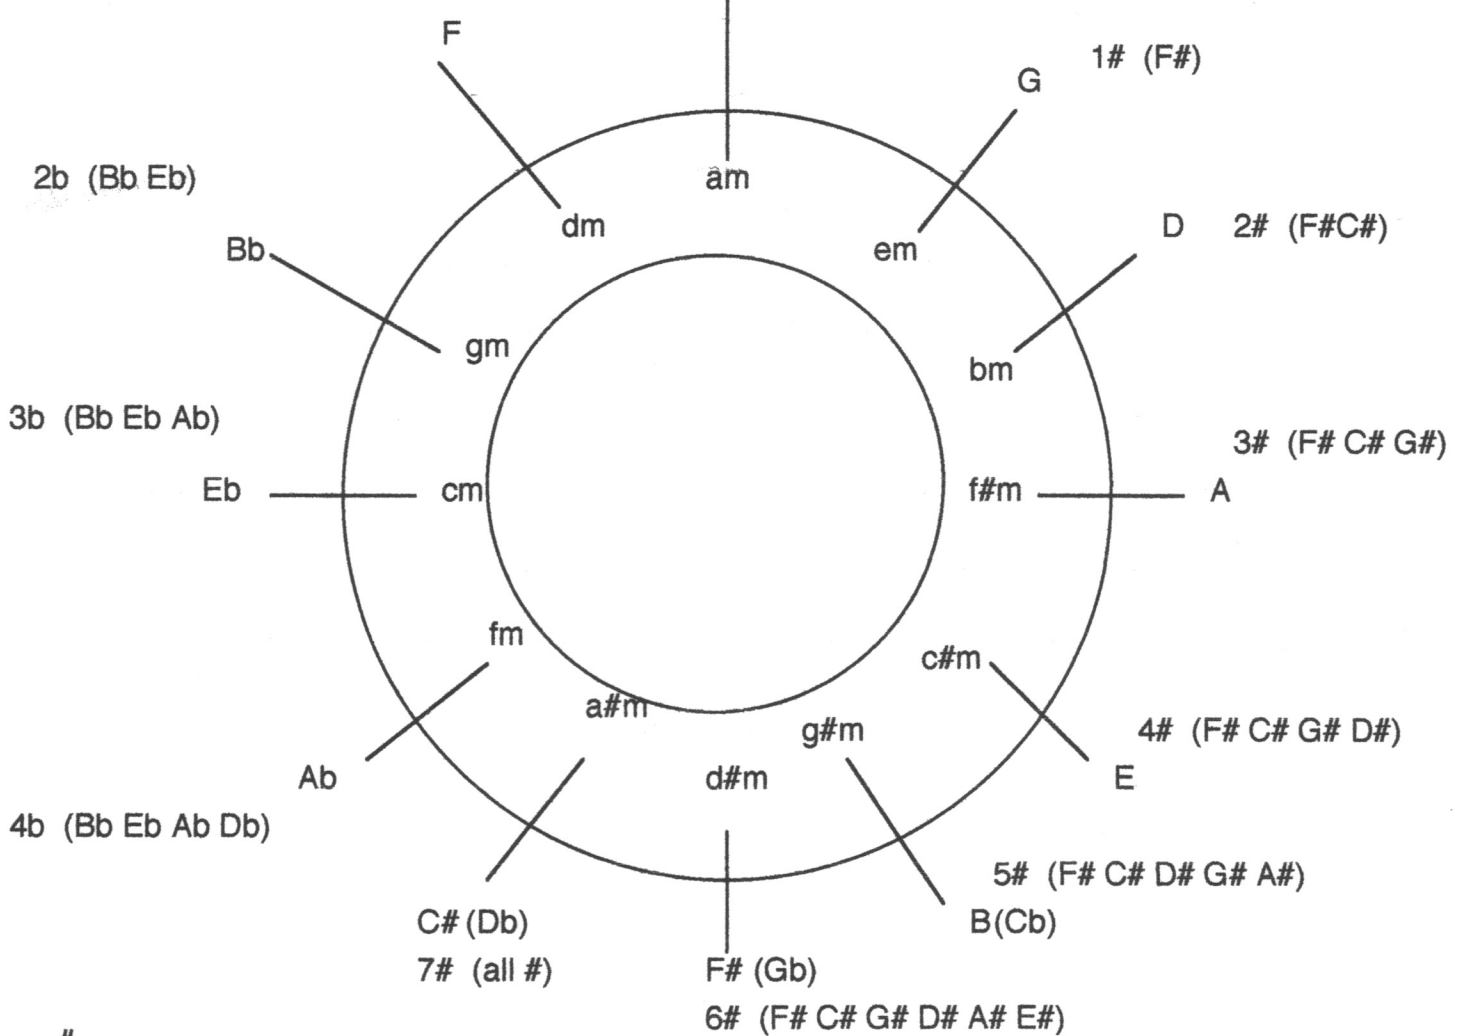

1b (Bb)

C

Guitar Instruction by: Brian Turner

- #
- 0 C D E F G A B C
  - 1 G A B C D E F# G
  - 2 D E F# G A B C# D
  - 3 A B C# D E F# G# A
  - 4 E F# G# A B C# D# E
  - 5 B C# D# E F# G# A# B
  - 6 F# G# A# B C# D# E# F#
  - 7 C# D# E# F# G# A# B# C#

Scale construction

- b
- 1 F G A Bb C D E F
  - 2 Bb C D Eb F G A Bb
  - 3 Eb F G Ab Bb C D Eb
  - 4 Ab Bb C Db Eb F G Ab
  - 5 Db Eb F Gb Ab Bb C Db
  - 6 Gb Ab Bb Cb Db Eb F Gb
  - 7 Cb Db Eb Fb Gb Ab Bb Cb

scale sequence W W 1/2 W W W 1/2

Chord Construction

Major

- 1 3 5 = Major
- 1 3 5 7 = Maj 7
- 1 3 5 6 = 6
- 1 3 5 7 9 = Maj 9
- 1 3 5 7 9 11 = Mai 11

Minor

- 1 b3 5 = minor
- 1 b3 5 b7 = m7
- 1 b3 5 6 = m6

Dominant 7

- 1 3 5 b7 = Dominant 7th
- 1 3 5 b7 9 = 9th
- 1 3 5 b7 b9 = 7(b9)